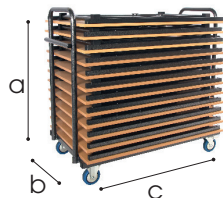

Wenge  
(WEN)

Walnut  
(WAL)

Oak  
(OAK)

Beech  
(BEE)

Maple  
(MAP)

Add ons

Trolley for rectangular tables

- ✓ Material Hammerscale grey coating
- ✓ Dimensions a 120 - b 70 - c 120/180 cm
- ✓ Features
  - Stores 12 tables
  - Fitted with vulcanised wheels, diam 12,5 cm
  - 2 braked swing-wheels + 2 fixed wheels
  - 3 functions: transportation, storage and protection

Trolley for round tables

- ✓ Material Hammerscale grey coating
- ✓ Dimensions a 99 - b 78 - c 176 cm / a 98,5 x 78 x 125 cm
- ✓ Features
  - Stores 8 tables
  - Fitted with vulcanised wheels, diam 12,5 cm
  - 2 braked swing-wheels + 2 fixed wheels
  - 3 functions: transportation, storage and protection