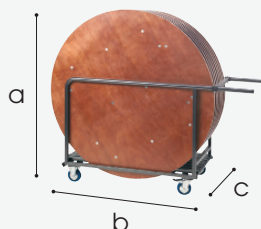

Wenge  
(WEN)

Walnut  
(WAL)

Oak  
(OAK)

Beech  
(BEE)

Maple  
(MAP)

Add ons

Trolley for rectangular tables

- ✓ Material Hammerscale grey coating
- ✓ Dimensions a 120 - b 70 - c 120/180 cm
- ✓ Features
  - Stores 12 tables
  - Fitted with vulcanised wheels, diam 12,5 cm
  - 2 braked swing-wheels + 2 fixed wheels
  - 3 functions: transportation, storage and protection

Trolley for round tables

- ✓ Material Hammerscale grey coating
- ✓ Dimensions a 99 - b 78 - c 176 cm / a 98,5 x 78 x 125 cm
- ✓ Features
  - Stores 8 tables
  - Fitted with vulcanised wheels, diam 12,5 cm
  - 2 braked swing-wheels + 2 fixed wheels
  - 3 functions: transportation, storage and protection