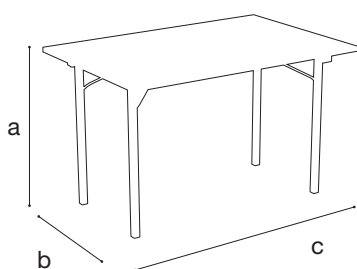

## Dimensions

- a 74 cm
- b different sizes
- c different sizes

### Frame

- ✓ Material steel
- ✓ Dimension tube 3 x 3 x 0,15 cm
- ✓ Coating hammerscale grey or black

## Dimensions table-top

120 x 80 cm  
160 x 80 cm  
180 x 80 cm

∅120 cm  
∅150 cm

Trolley for round tables

- ✓ Material Hammerscale grey coating
- ✓ Dimensions a 99 - b 78 - c 176 cm / a 98,5 x 78 x 125 cm
- ✓ Features
  - Stores 8 tables
  - Fitted with vulcanised wheels, diam 12,5 cm
  - 2 braked swing-wheels + 2 fixed wheels
  - 3 functions: transportation, storage and protection